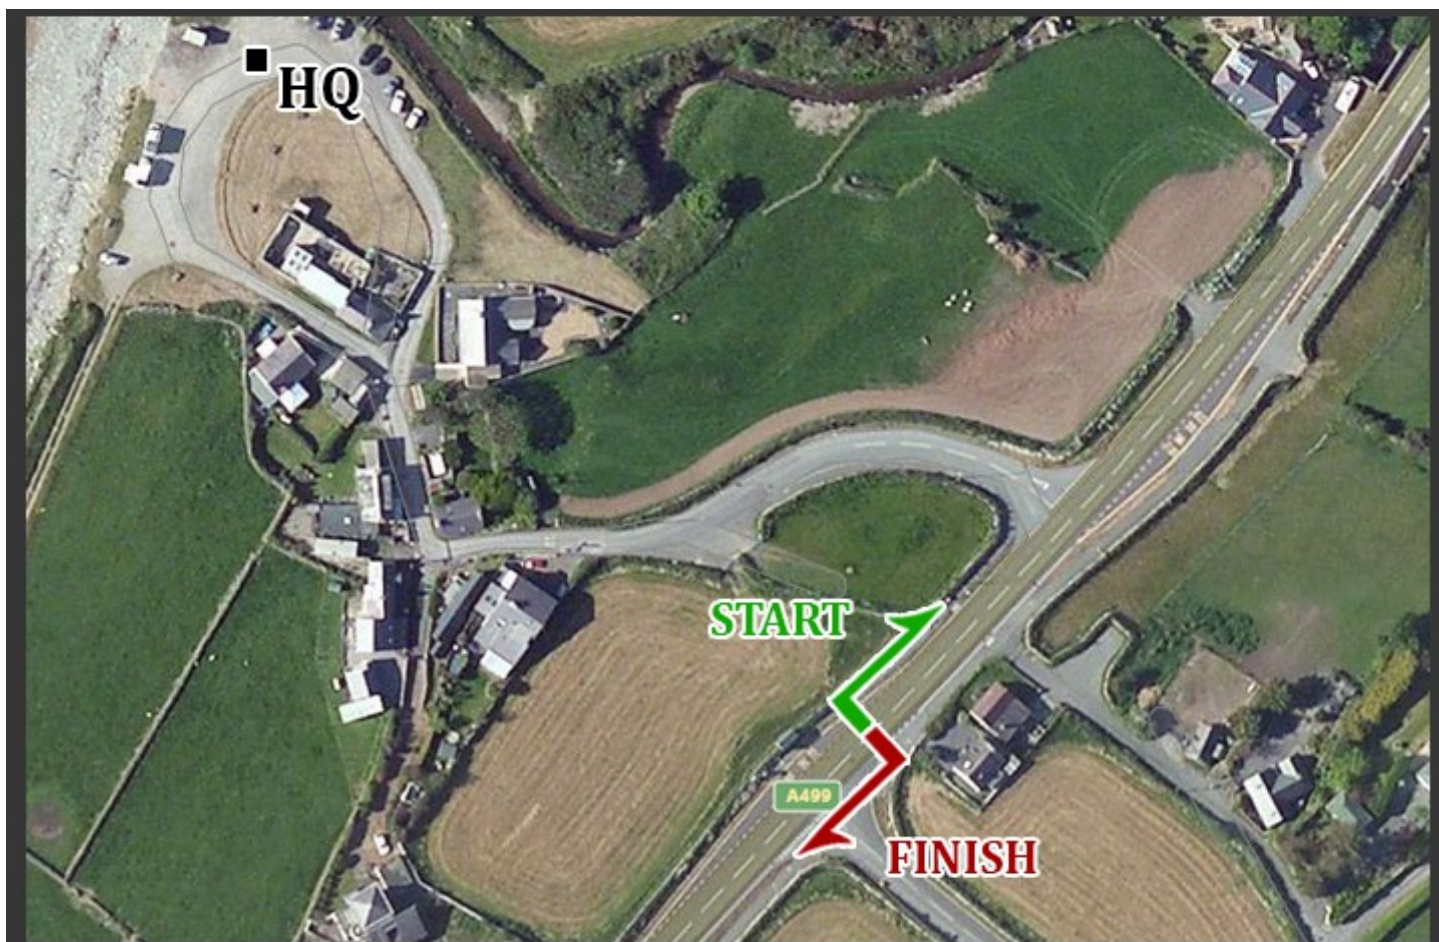

Thursday – 21st April 2016 @ 7:00pm

Date – 21/04/2016

Event – Energy Cycling Club's Gwynedd Cycling Association 2 UP Team Time Trial

Course – D15/10

Distance – 10 miles

Race HQ – Aberdesach Beach Car Park

Signing on from – Signing on will be from 6.00pm through to 6.45pm, at which time ALL competitors will be attend the riders brief. Entrance in advance only – closing date 11/04/2016

Race Start Time – 7:00pm

HQ, START AND FINISH

ROUTE INFORMATION

<https://www.strava.com/routes/4437223>

★ ECCTT - Aberdesach/Llanwnda/Aberdesach

- Print
- Export
- Edit
- Duplicate